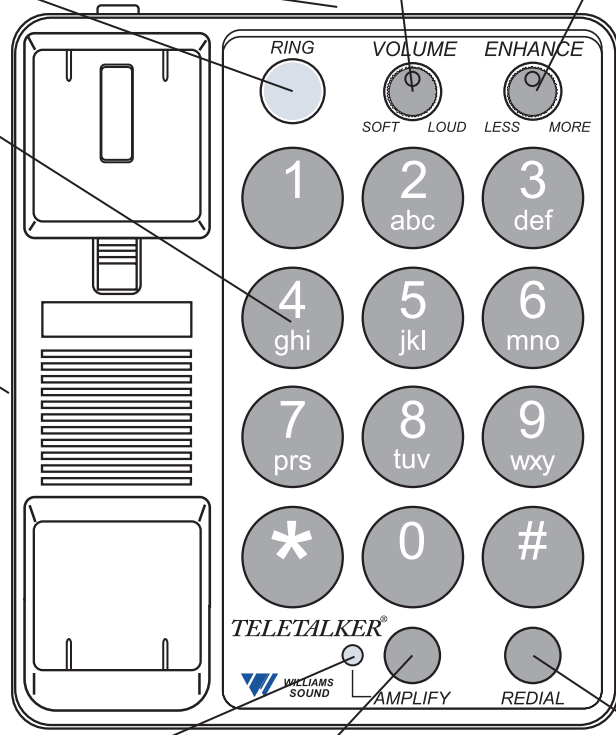

Special Handset Speaker

Provides superior sound quality

Flashing Ring Indicator

Flashes to indicate ring

Pulse/Tone Switch

Toggles between Pulse and Tone dialing modes

Volume Control

Boosts volume up to 25 dB

Enhance Control

Boosts high frequency speech sounds up to 30 dB

Big Buttons

Easy to see and use

Neckloop/ Aux Jack

3.5 mm jack for use with neckloops, cochlear processors, and other assistive devices

Anti-Feedback Circuitry

Prevents howling (feedback) at high volume

Dynamic Signal Processing

Improves speech clarity

Dynamic Noise Reduction (DNR®)

Removes unwanted background line noise

Ringer Tone Control

Adjustable to meet your individual

Ringer Volume Control

Adjusts ringer volume up to 95 dBA (Hi, Lo & Off)

Amplification Indicator

Shows when call is amplified

Amplify Button

Push this to amplify your call

Auto Amplifier Shut Off

Amplifier shuts off when you hang up

Redial Button

Automatically redials last number called